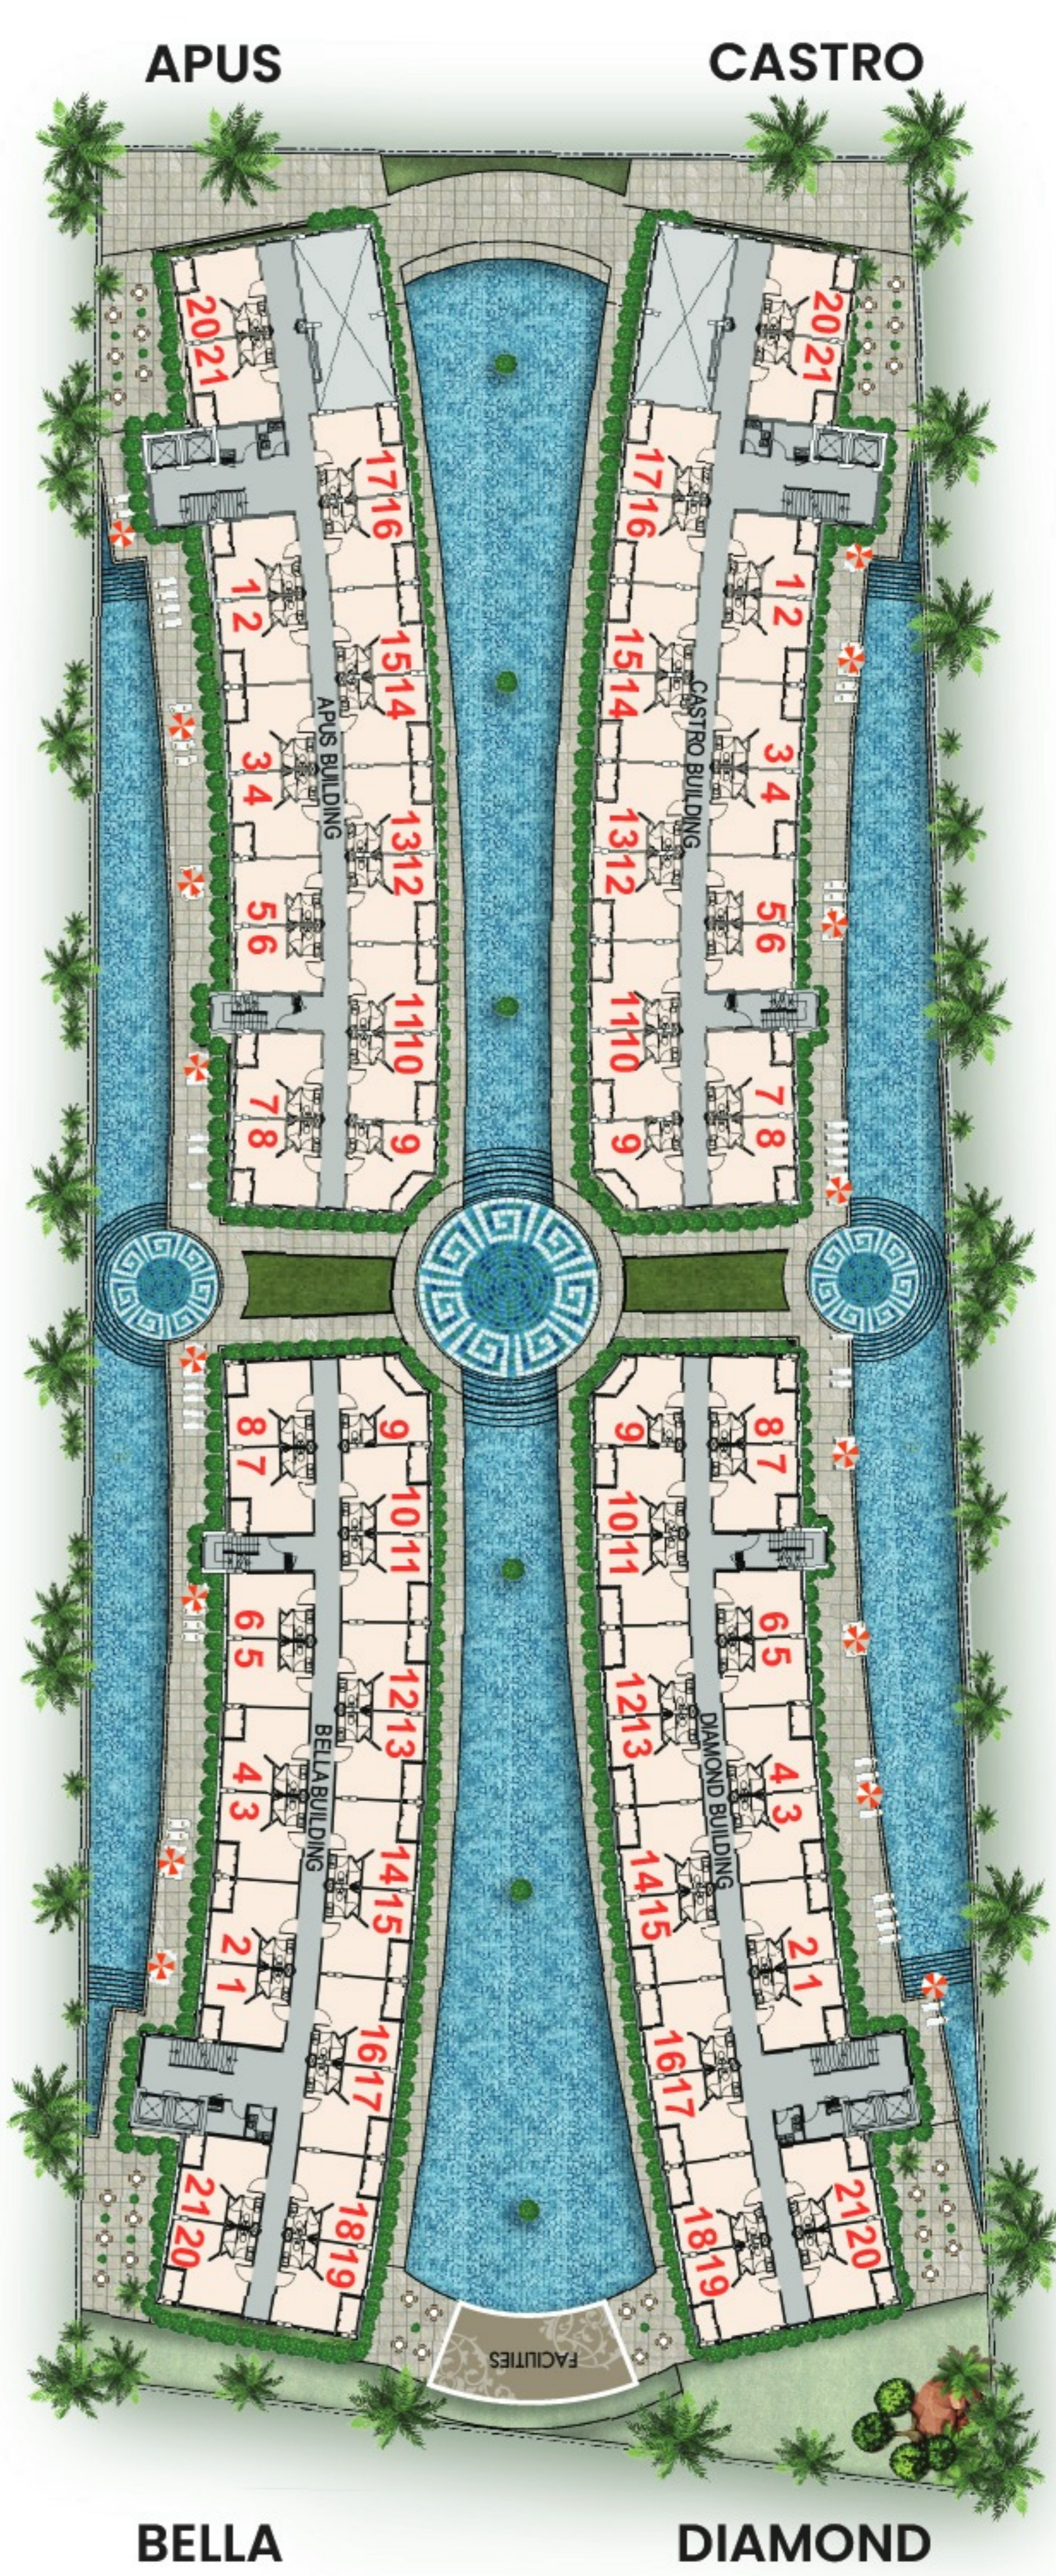

SPECIAL OFFER

HARMONIA CITY GARDEN

EXCLUSIVE PRICES FOR PREMIUM UNITS

LIMITED TO 36 UNITS | AVAILABLE ONLY FOR OUR PARTNER AGENTS

SPECIAL OFFER: NOW ONLY 2.45MB (WAS 3.5MB)

NO	BUILDING	UNIT	PRICE
1	Apus	102	2,800,000
2	Apus	115	2,800,000
3	Apus	201	2,450,000
4	Apus	202	2,450,000
5	Apus	420	2,450,000
6	Apus	421	2,450,000
7	Apus	512	2,450,000
8	Apus	521	2,450,000
9	Apus	602	2,450,000
10	Apus	608	2,450,000
11	Apus	620	2,450,000
12	Apus	712	2,450,000
13	Apus	721	2,450,000
14	Bella	207	2,450,000
15	Bella	221	2,450,000
16	Bella	321	2,450,000
17	Bella	511	2,450,000
18	Castro	101	2,800,000
19	Castro	102	2,800,000
20	Castro	103	2,800,000
21	Castro	107	2,800,000
22	Castro	111	2,800,000
23	Castro	201	2,450,000
24	Castro	202	2,450,000
25	Castro	408	2,450,000
26	Castro	508	2,450,000
27	Castro	520	2,450,000
28	Castro	603	2,450,000
29	Castro	604	2,450,000
30	Castro	607	2,450,000
31	Castro	621	2,450,000
32	Castro	720	2,450,000
33	Castro	721	2,450,000
34	Diamond	207	2,450,000
35	Diamond	221	2,450,000
36	Diamond	319	2,450,000

Direct pool access from your unit

PRICE MAY CHANGE WITHOUT PRIOR NOTICE. CONTACT OUR SALES OFFICE FOR UNIT AVAILABILITY BEFORE BOOKING

LARGER UNITS AND FOREIGN QUOTA UNITS ARE ALSO AVAILABLE
AGENTS MUST CONSULT WITH OUR STAFF TO CONFIRM WHICH QUOTA APPLIES TO THE ADVERTISED UNIT