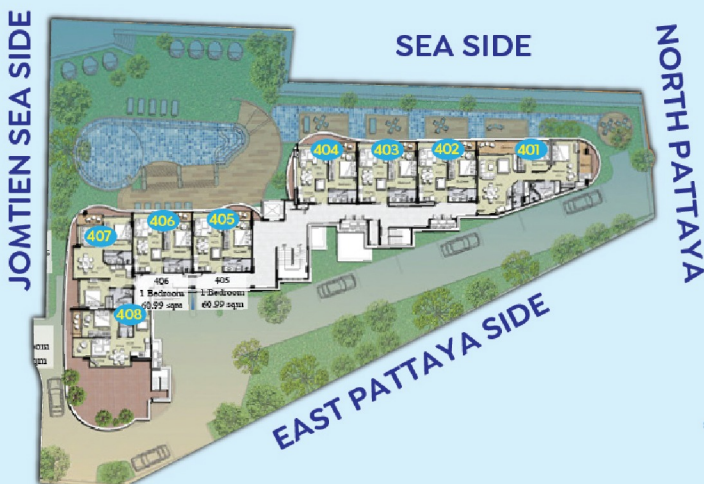

PROMOTION PRICE 8.05 MB

FLOOR	UNIT TYPE	VIEW	PRICE
3	1 BEDROOM	CORNER UNIT, SEA VIEW	8,050,000
4	2 BEDROOMS	CORNER UNIT, SEA VIEW	10,450,000
4	1 BEDROOM	CORNER UNIT, SEA VIEW	8,050,000
5	1 BEDROOM	MIDDLE UNIT, SEA VIEW	8,150,000
5	1 BEDROOM	CORNER UNIT, SEA VIEW	10,200,000
5	1 BEDROOM	CORNER UNIT, SEA VIEW	8,200,000
6	1 BEDROOM	MIDDLE UNIT, SEA VIEW	8,650,000
7	1 BEDROOM	MIDDLE UNIT, SEA VIEW	9,500,000
7	1 BEDROOM	MIDDLE UNIT, SEA VIEW	9,500,000
7	1 BEDROOM	CORNER UNIT, SEA VIEW	9,400,000
7	1 BEDROOM	CORNER UNIT, SEA VIEW	9,550,000

THE MOST AMAZING BEACHFRONT

READY TO MOVE IN
BANGLAMUNG SOI 16 NORTH PATTAYA

PROMOTION PRICE VALID FOR : 1-31 JUNE 2026

BRING YOUR CUSTOMER TODAY AND GET BEST PRICE,
GOOD DISCOUNT FOR YOUR CUSTOMER
& GET HIGH COMMISSION PLUS BONUS